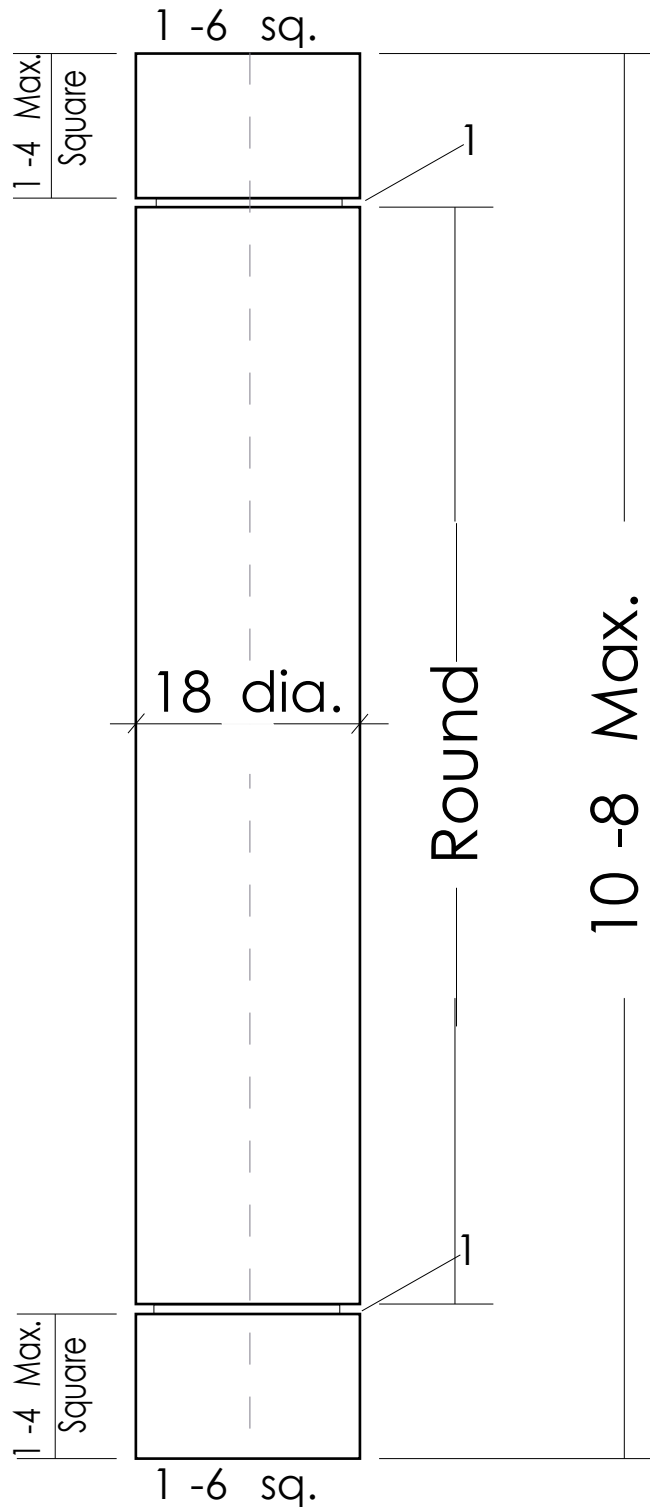

EDON fiberglass

<http://www.edon.com>

EC-102 STRAIGHT SHAFT COLUMN COVER 18 Dia. Straight with Square Cap & Base