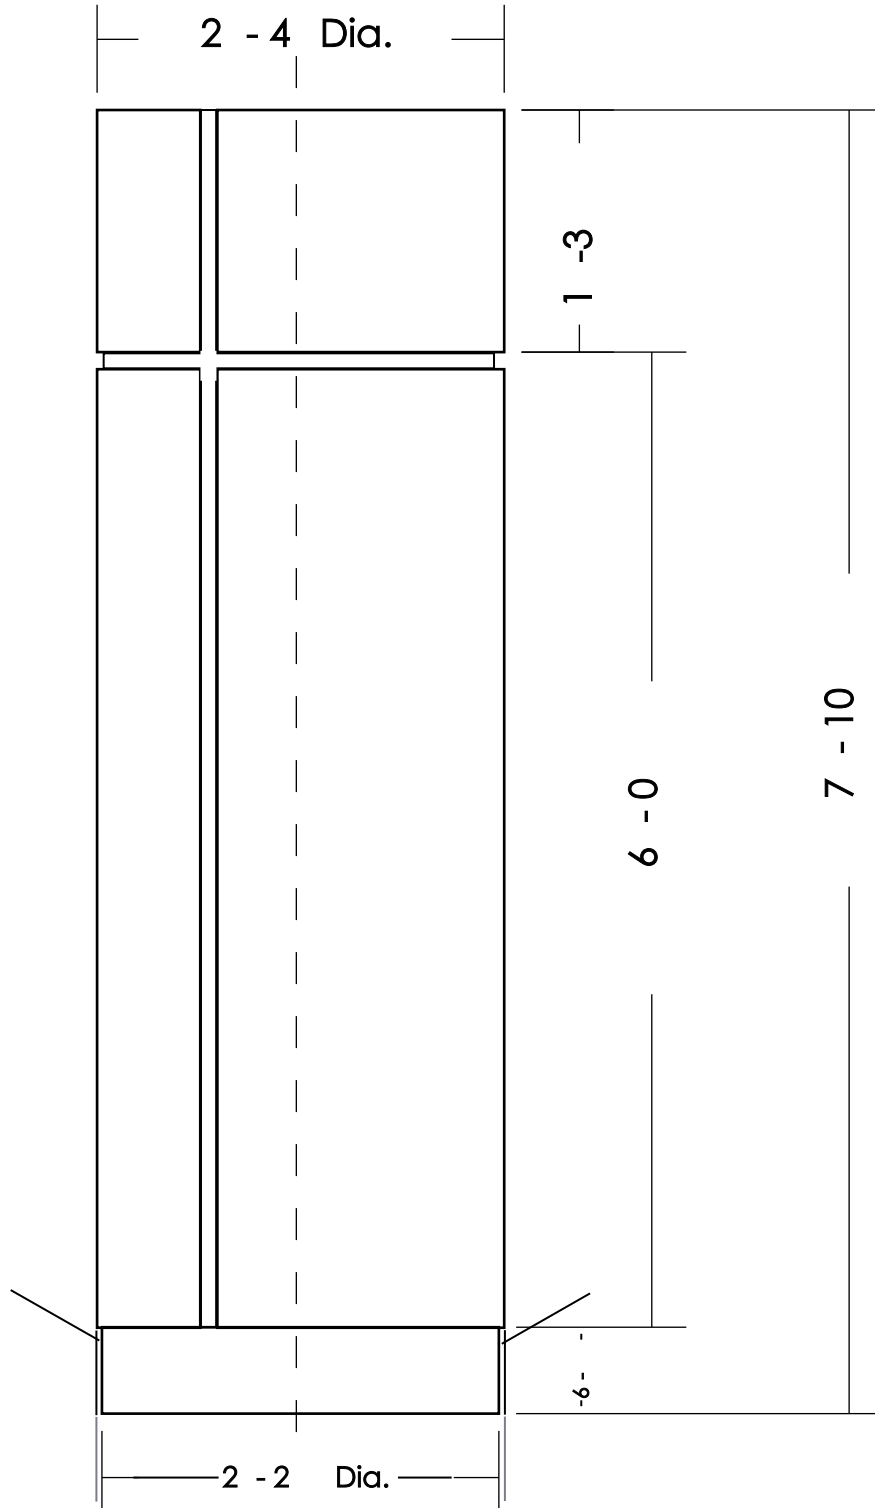

# EDON fiberglass

<http://www.edon.com>

**EC-103 STRAIGHT SHAFT COLUMN COVER**  
**28 Dia. Straight with Horizontal & Vertical Reveals**