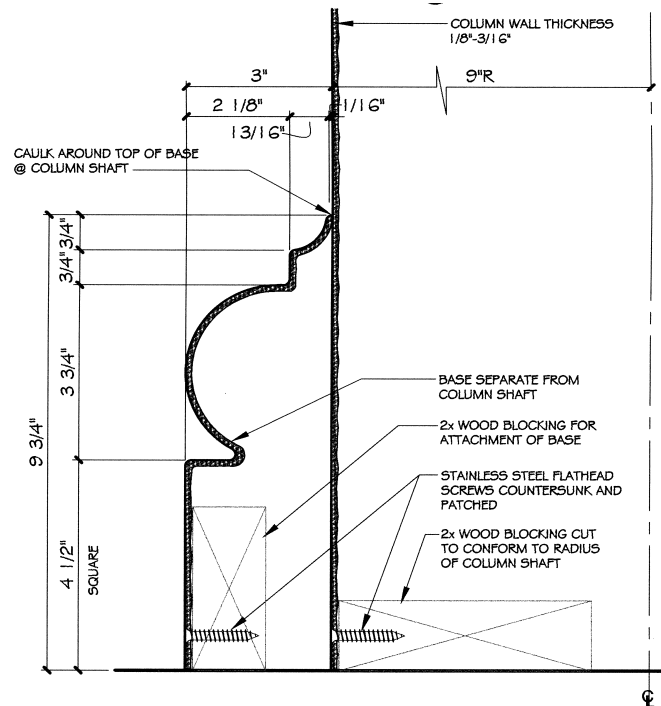

EDON fiberglass

<http://www.edon.com>

EC-120K 18" DIA. TUSCAN ENTASIS SHAFT COLUMN COVER