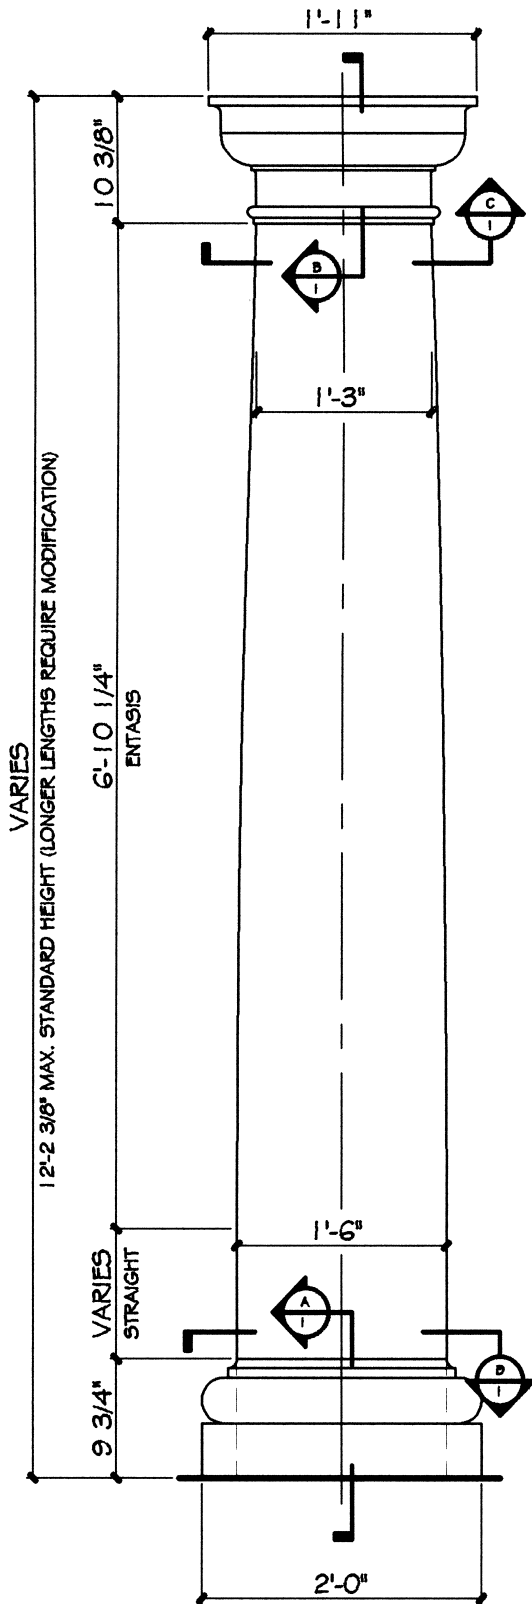

EDON fiberglass

<http://www.edon.com>

EC-120K 18" DIA. TUSCAN ENTASIS SHAFT COLUMN COVER