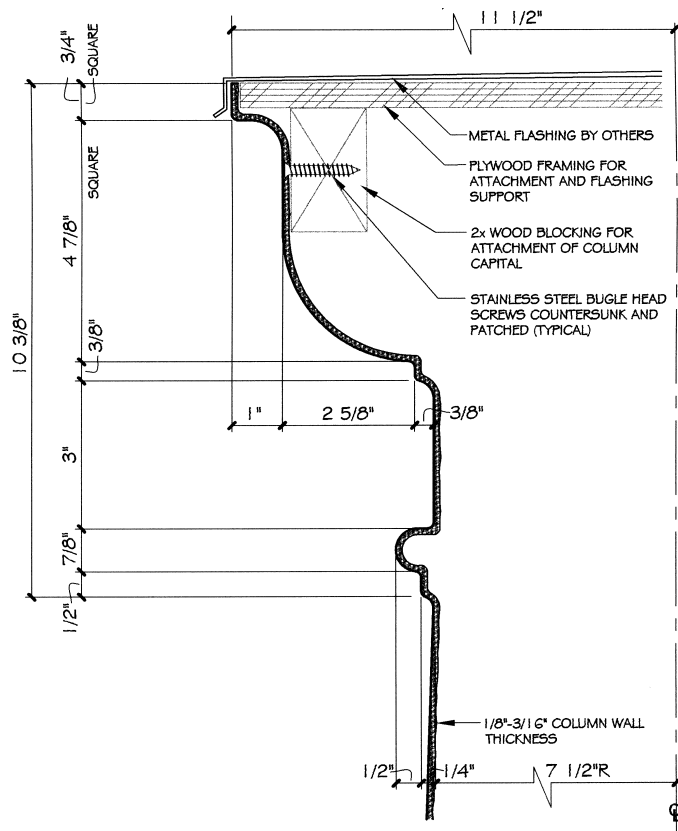

EDON fiberglass

<http://www.edon.com>

EC-120K 18" DIA. TUSCAN ENTASIS SHAFT COLUMN COVER