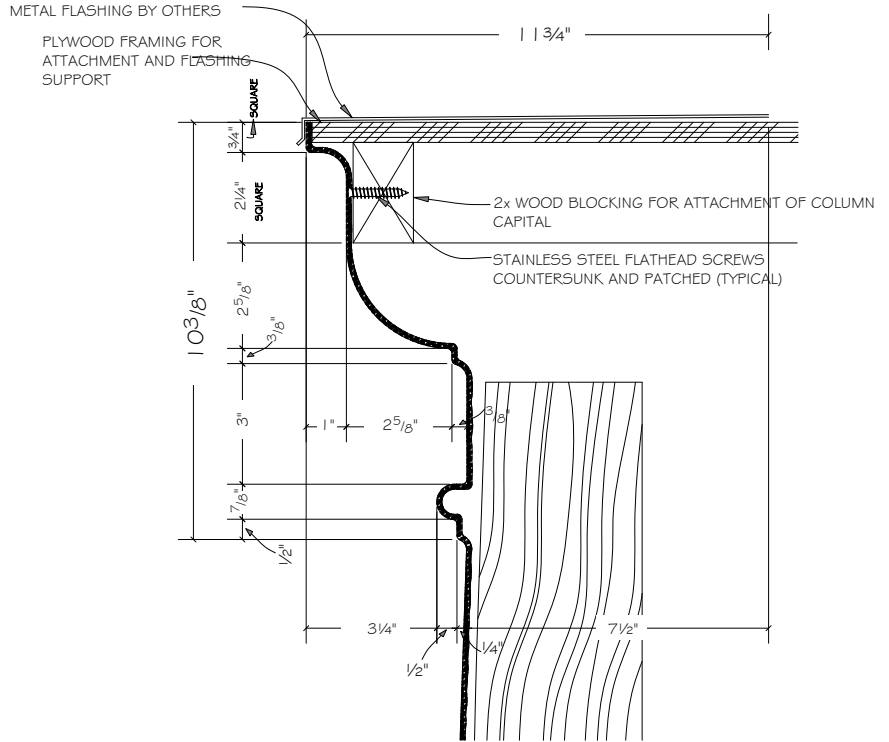

# EDON fiberglass

<http://www.edon.com>

ELEVATION OF EC-120K.1 COLUMN COVER

COLUMN COVERS SHIPPED IN HALVES TO BE ASSEMBLED

SECTION @ COLUMN CAPITAL

SECTION @ COLUMN BASE

## EC-120K.1 18" DIA. TUSCAN ENTASIS SHAFT COLUMN COVER