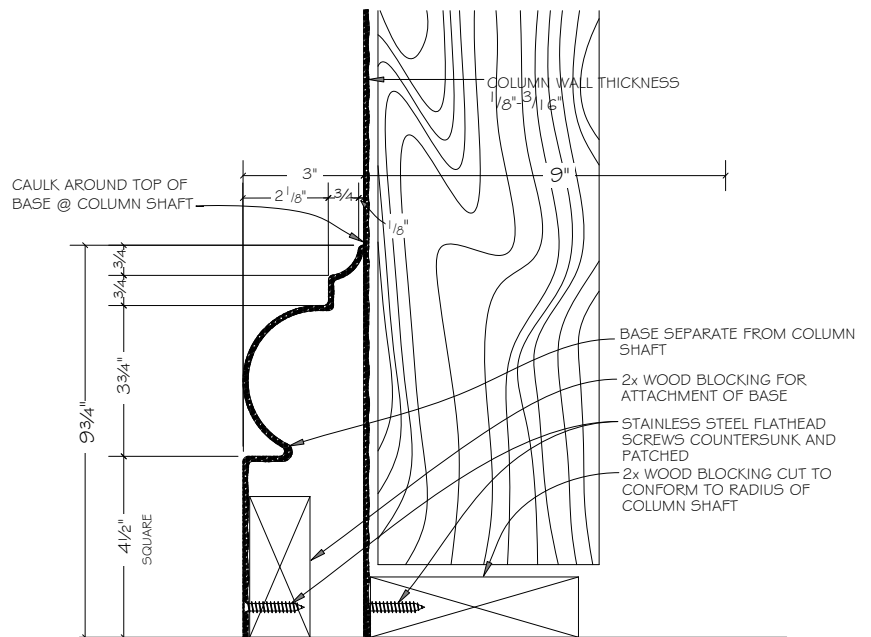

# EDON fiberglass

<http://www.edon.com>

ELEVATION OF EC-120K.1 COLUMN COVER

COLUMN COVERS SHIPPED IN HALVES TO BE ASSEMBLED

SECTION @ COLUMN CAPITAL

SECTION @ COLUMN BASE

## EC-120K.1 18" DIA. TUSCAN ENTASIS SHAFT COLUMN COVER