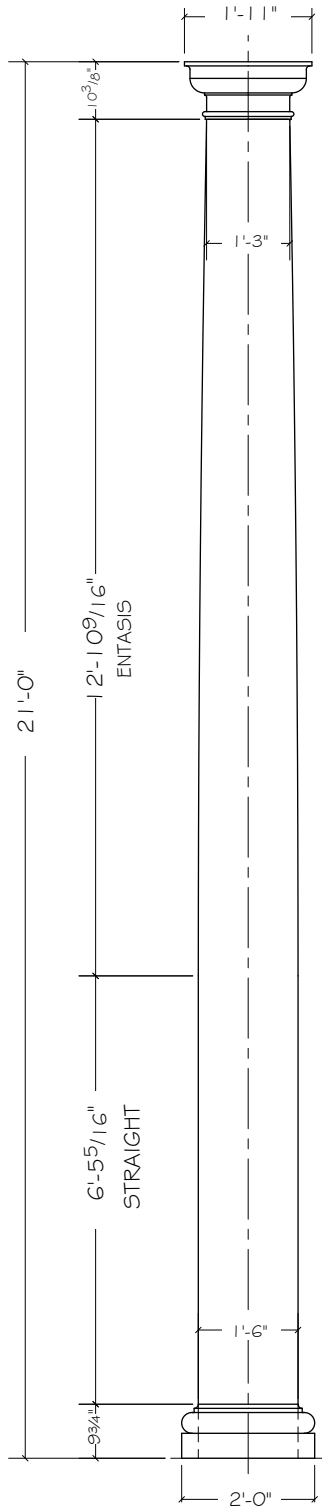

# EDON fiberglass

<http://www.edon.com>

ELEVATION OF EC-120K.1 COLUMN COVER

COLUMN COVERS SHIPPED IN HALVES TO BE ASSEMBLED

SECTION @ COLUMN CAPITAL

SECTION @ COLUMN BASE

## EC-120K.1 18" DIA. TUSCAN ENTASIS SHAFT COLUMN COVER