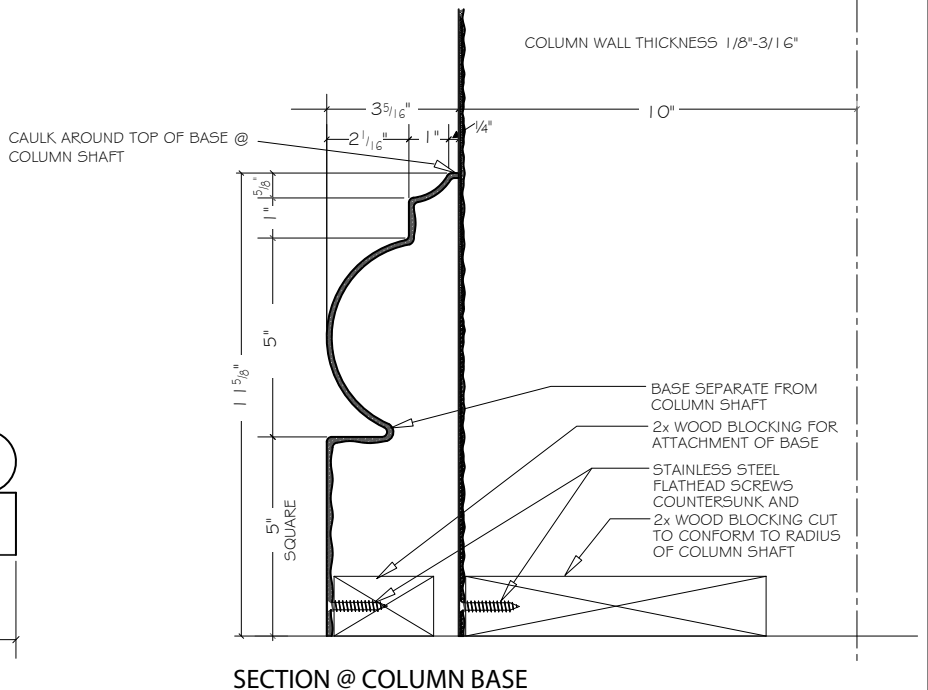

EDON fiberglass

<http://www.edon.com>

ELEVATION OF EC-120M COLUMN COVER

EC-120M 20" DIA. TUSCAN ENTASIS SHAFT COLUMN COVER