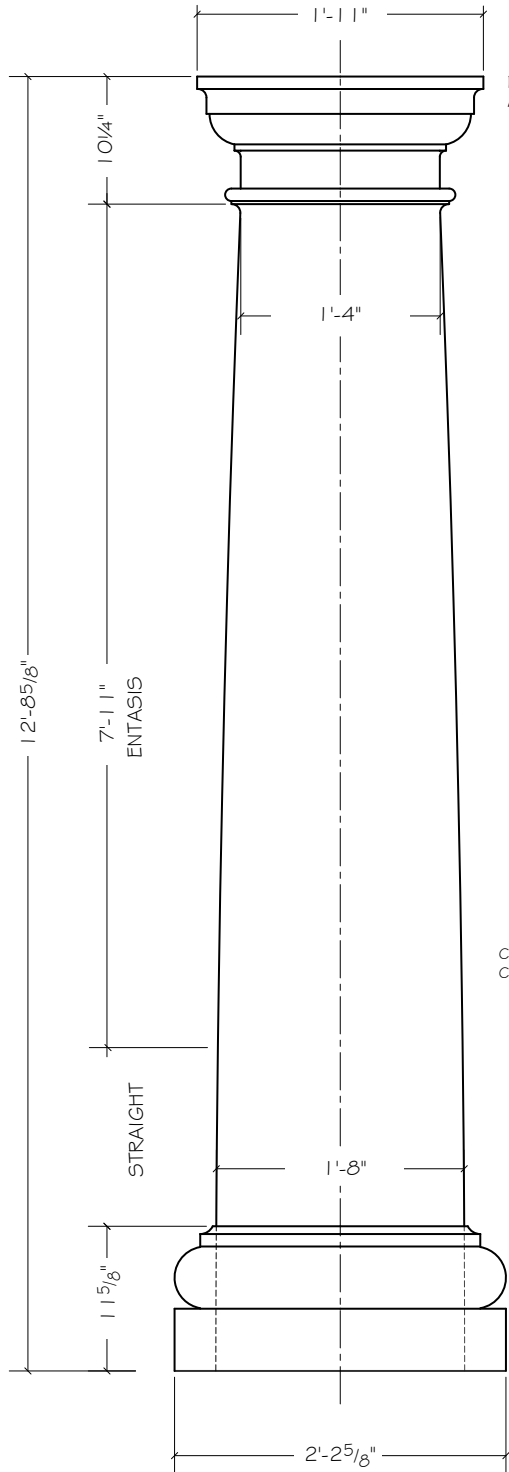

EDON fiberglass

<http://www.edon.com>

ELEVATION OF EC-120M COLUMN COVER

EC-120M 20" DIA. TUSCAN ENTASIS SHAFT COLUMN COVER