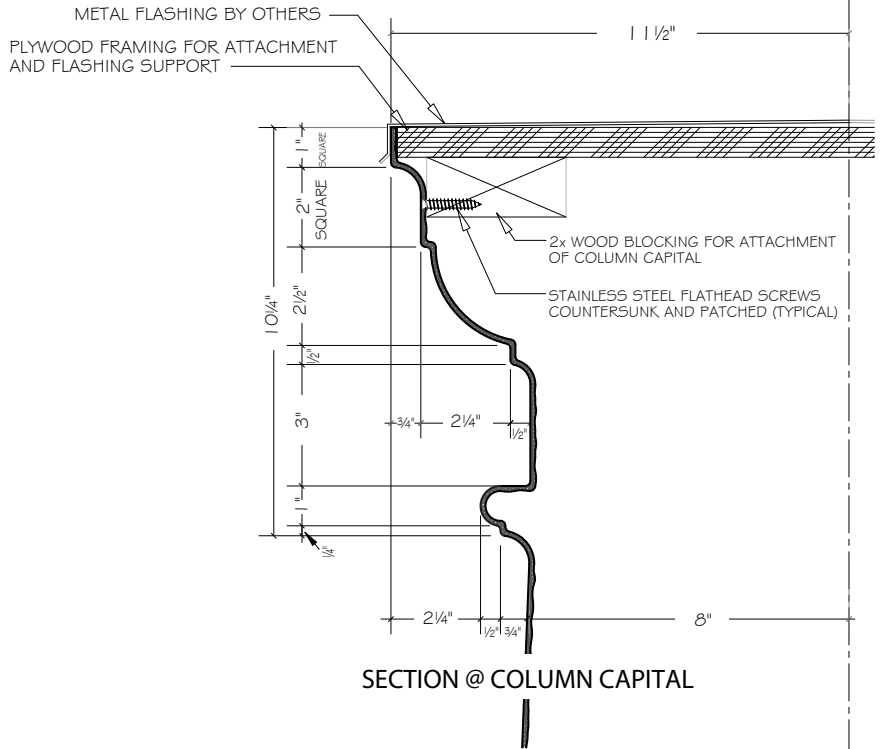

EDON fiberglass

<http://www.edon.com>

ELEVATION OF EC-120M COLUMN COVER

EC-120M 20" DIA. TUSCAN ENTASIS SHAFT COLUMN COVER