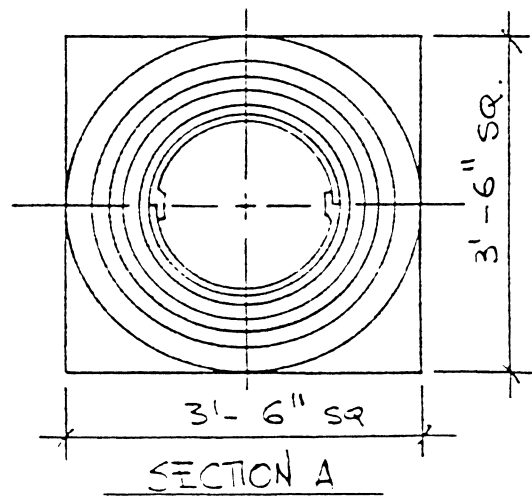

EDON fiberglass

~ www.edon.com ~

EC-120P 24" DIA.
ORNAMENTAL TUSCAN COLUMN COVER W/ATTIC BASE