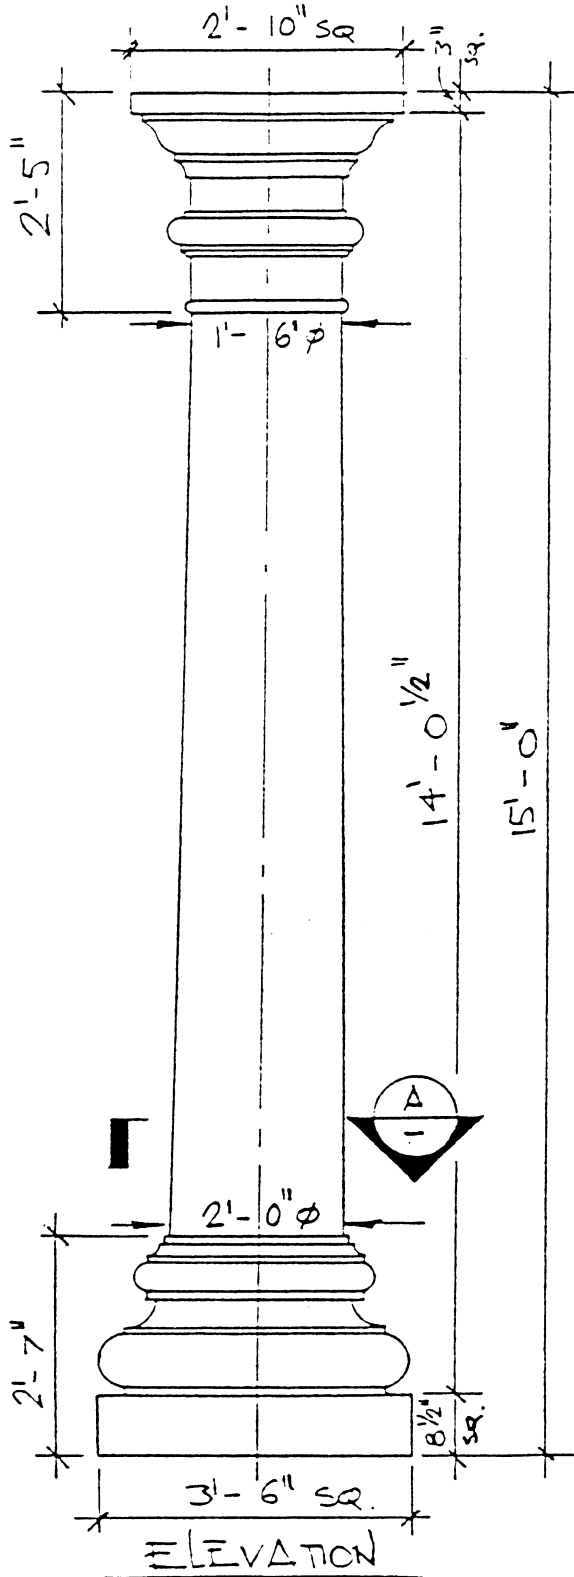

EDON fiberglass

~ www.edon.com ~

EC-120P 24" DIA.
ORNAMENTAL TUSCAN COLUMN COVER W/ATTIC BASE