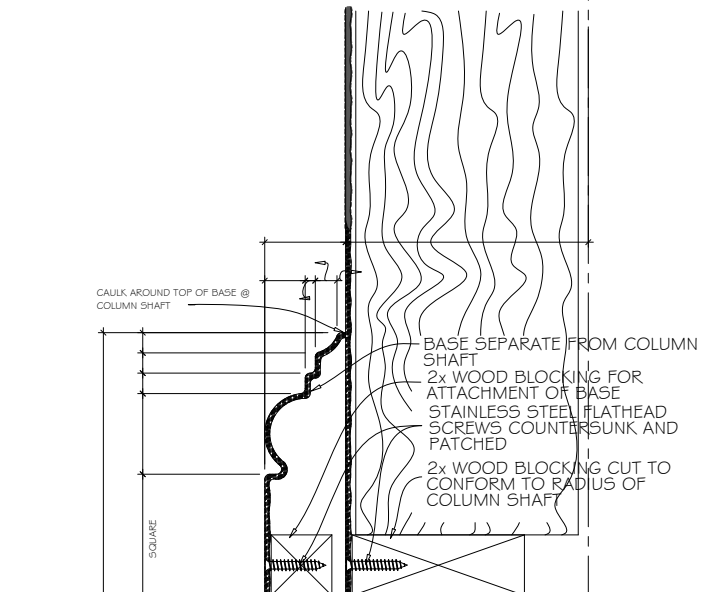

# EDON fiberglass

<http://www.edon.com>

ELEV. OF EC-120R COLUMN COVER

COLUMN COVERS SHIPPED IN HALVES TO BE FIELD ASSEMBLED

SECTION @ COLUMN CAPITAL

SECTION @ COLUMN BASE

## EC-120R 12" DIA. DORIC ENTASIS SHAFT COLUMN COVER