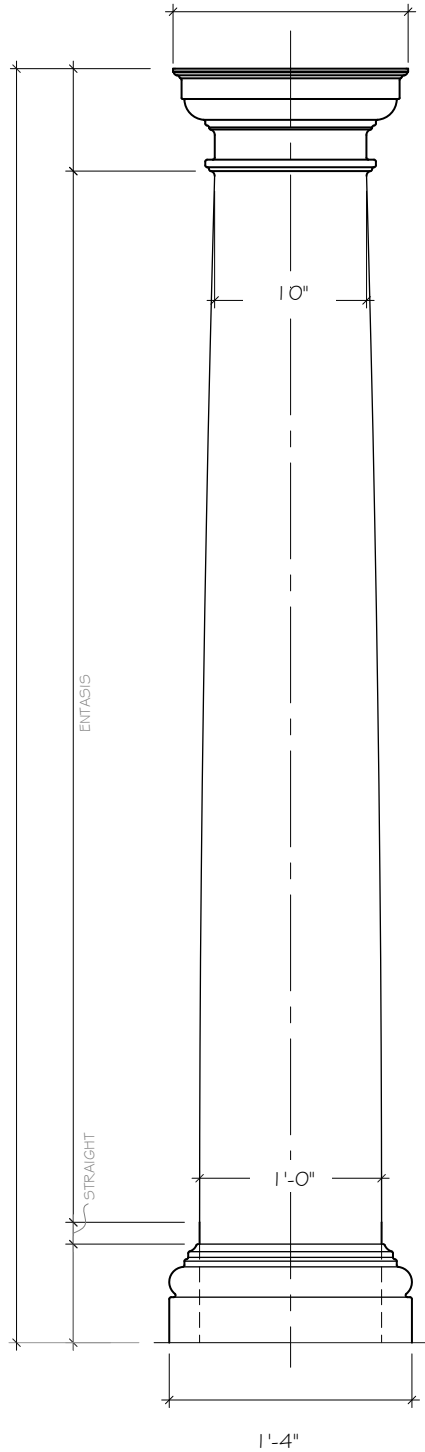

# EDON fiberglass

<http://www.edon.com>

ELEV. OF EC-120R COLUMN COVER

COLUMN COVERS SHIPPED IN HALVES TO BE FIELD ASSEMBLED

SECTION @ COLUMN CAPITAL

SECTION @ COLUMN BASE

## EC-120R 12" DIA. DORIC ENTASIS SHAFT COLUMN COVER