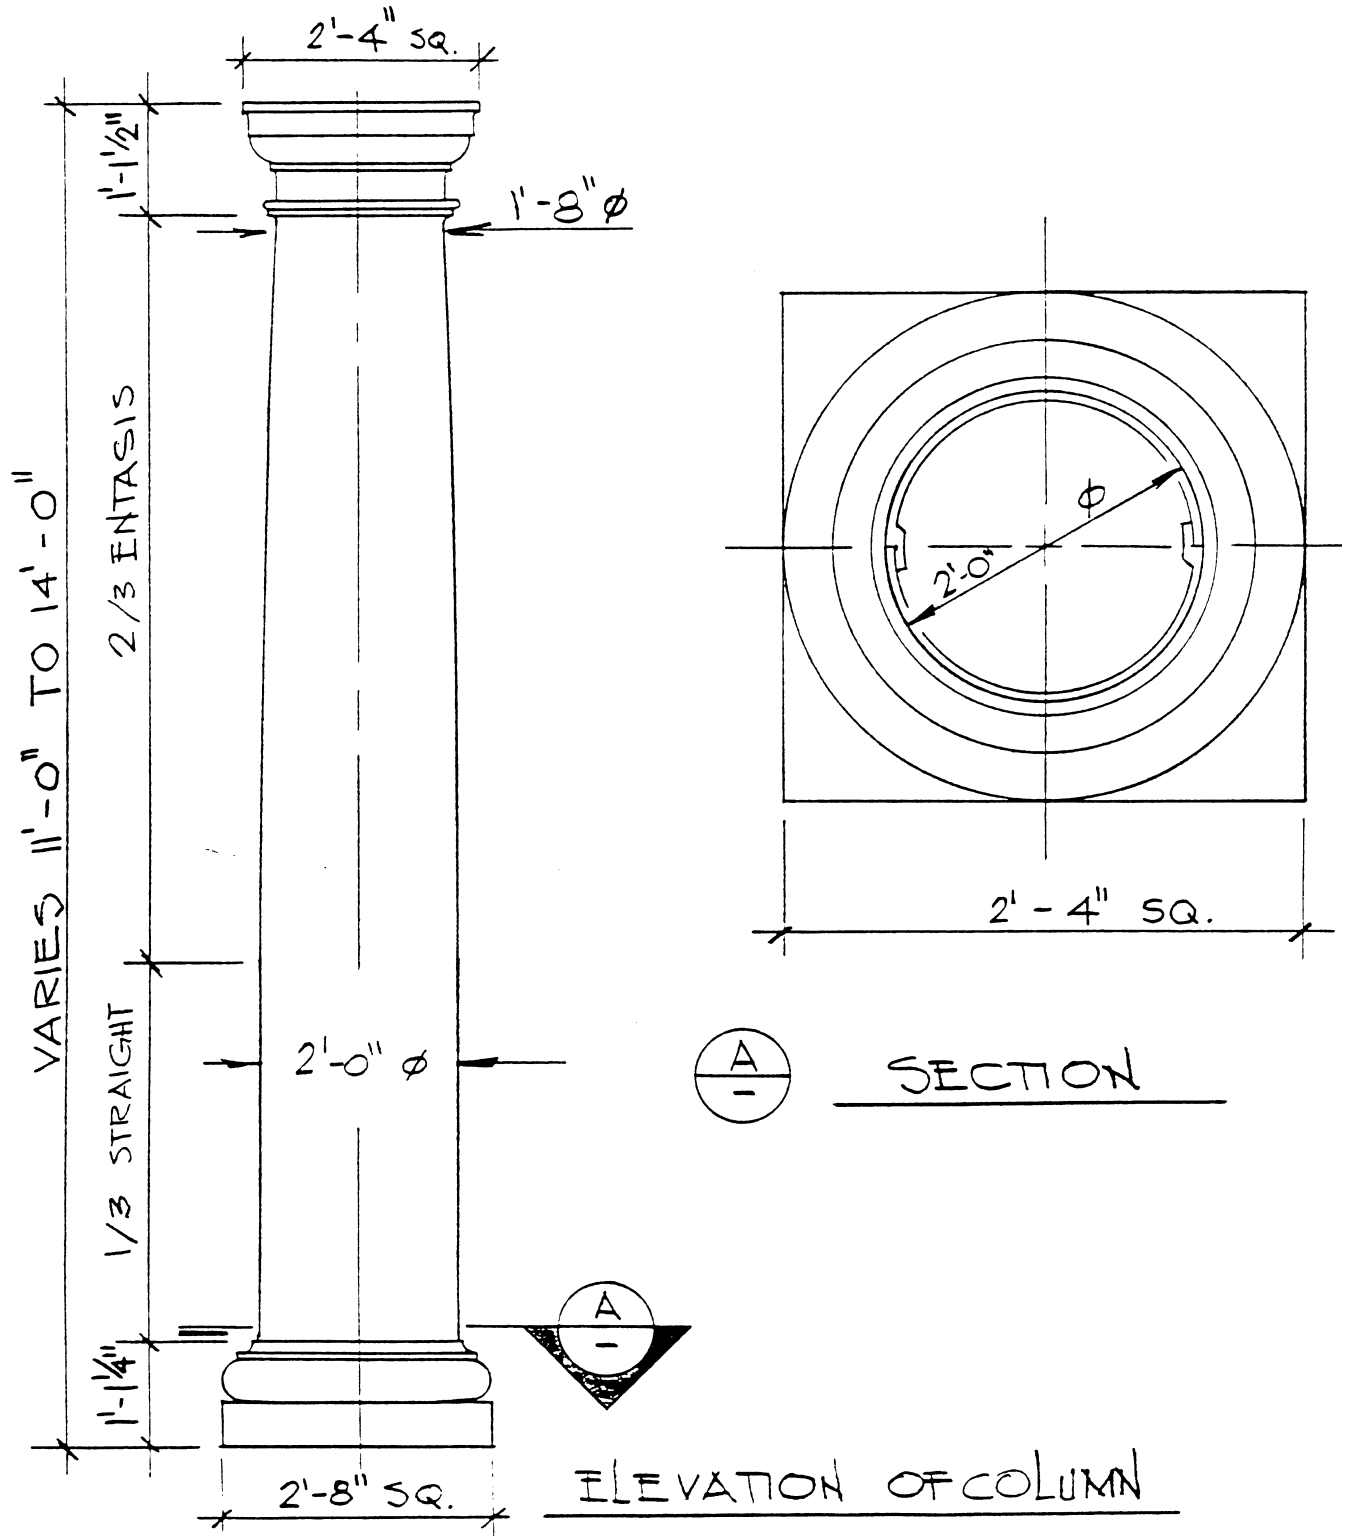

# EDON fiberglass

~ www.edon.com ~

**EC-120U 24" DIA.  
TUSCAN ENTASIS SHAFT COLUMN COVER**