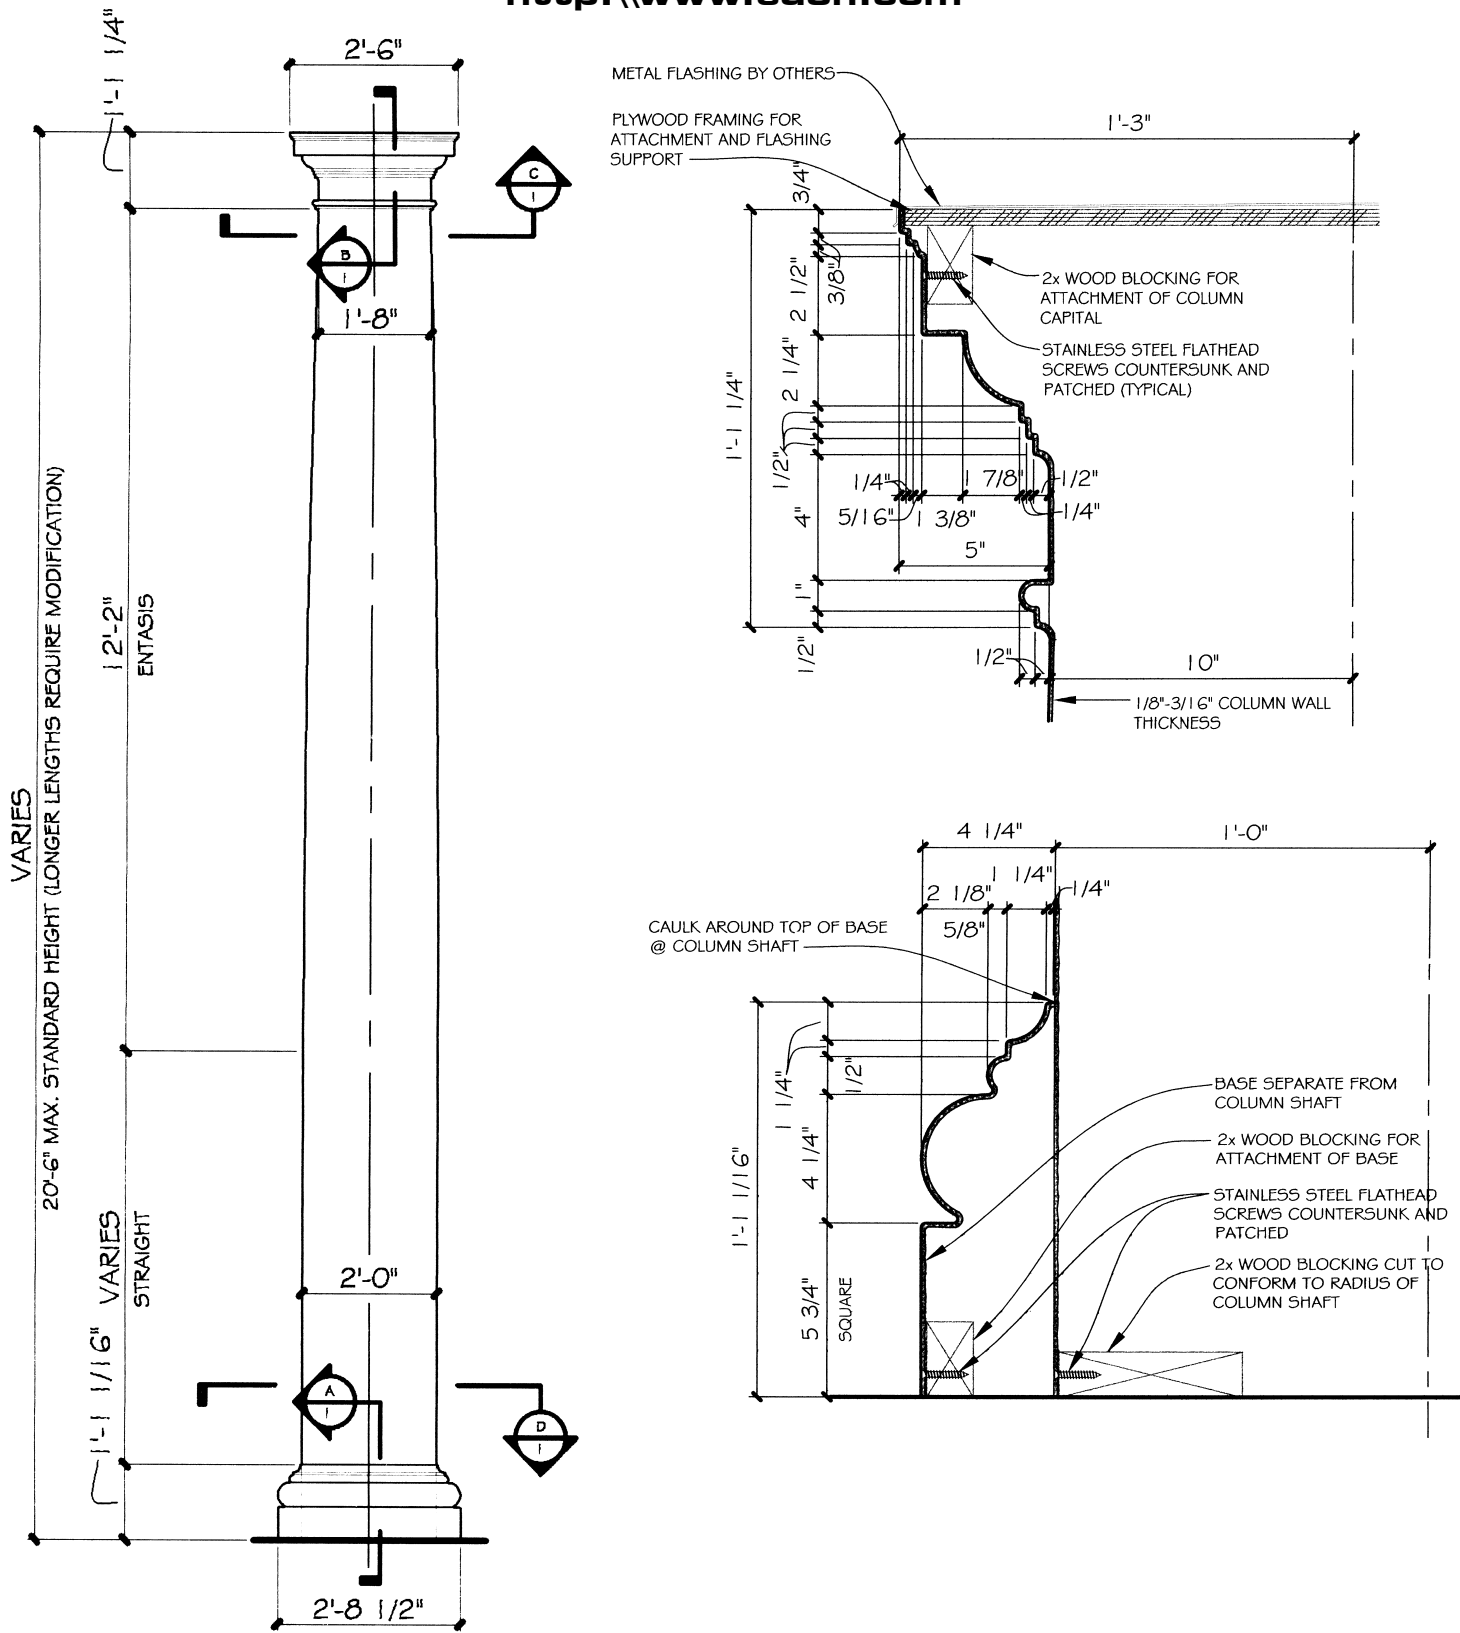

EDON fiberglass

<http://www.edon.com>

EC-120U.1 24" DIA. DORIC ENTASIS SHAFT COLUMN COVER