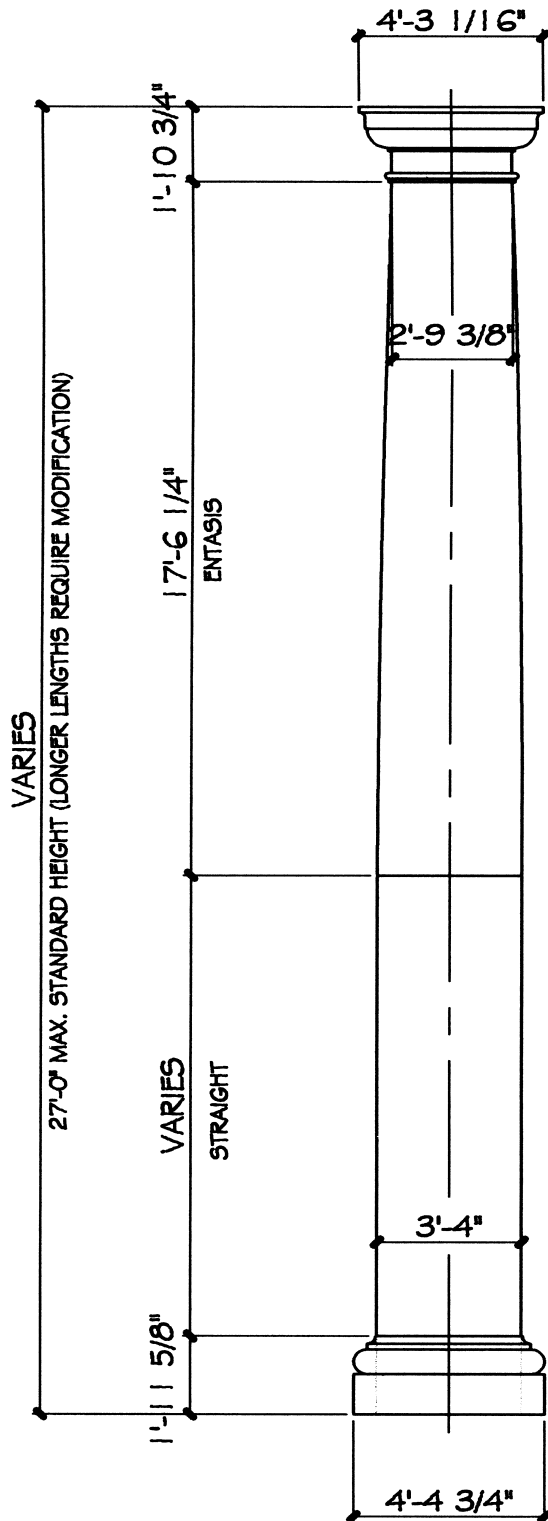

EDON fiberglass

<http://www.edon.com>

EC-120V COLUMN COVER CONSISTS OF TWO SHAFT PORTIONS WHICH ARE EACH SHIPPED IN HALVES TO BE ASSEMBLED AND FIELD PAINTED

EC-120V 40" DIA. TUSCAN SHAFT COLUMN COVER