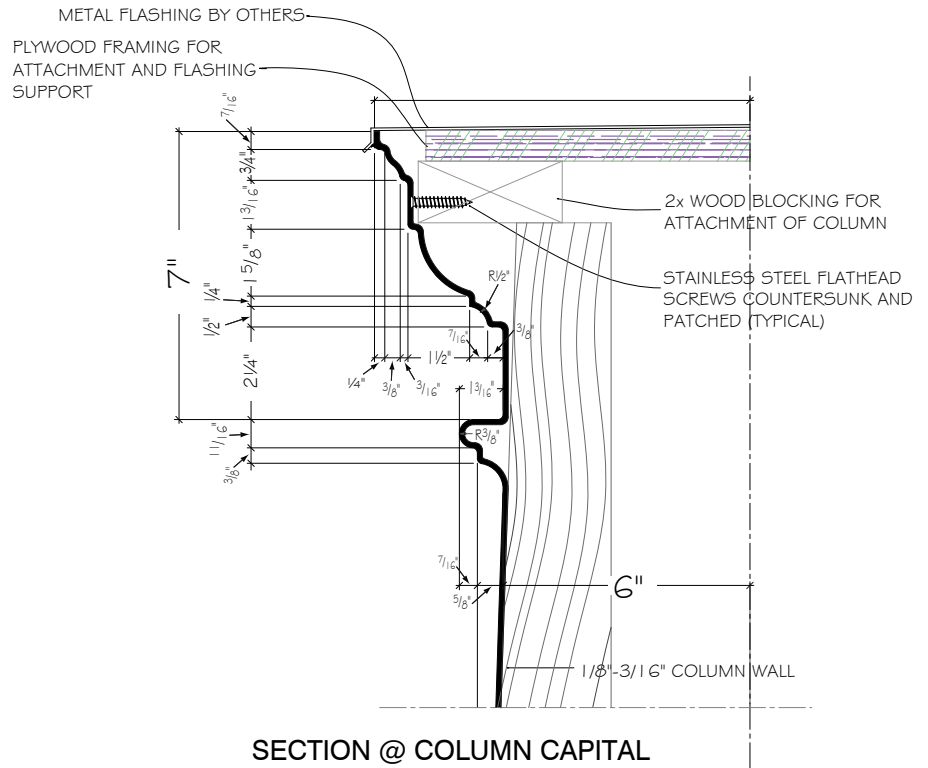

## EC-121B 14" DIA. DORIC COLUMN COVER W/ENTASIS