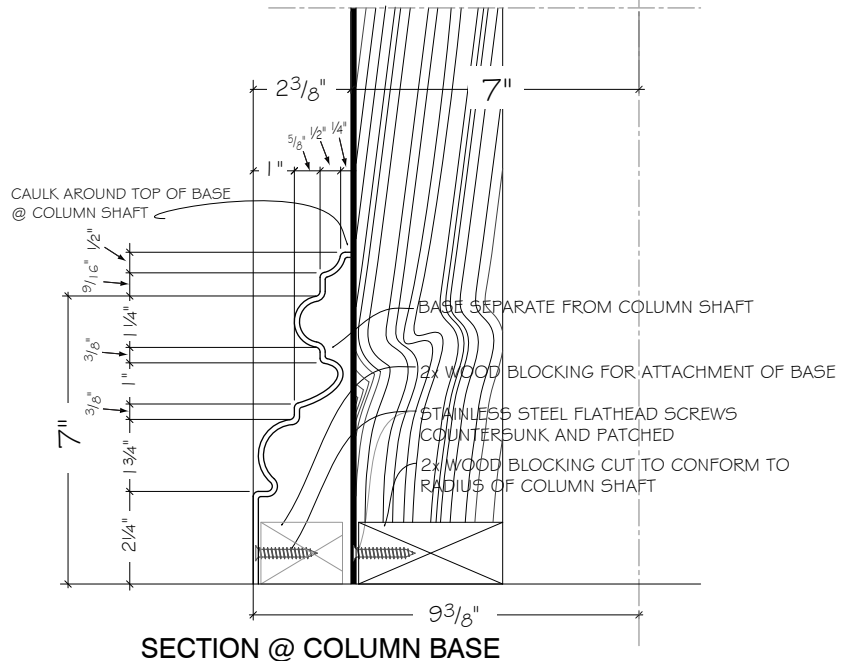

## EC-121B 14" DIA. DORIC COLUMN COVER W/ENTASIS