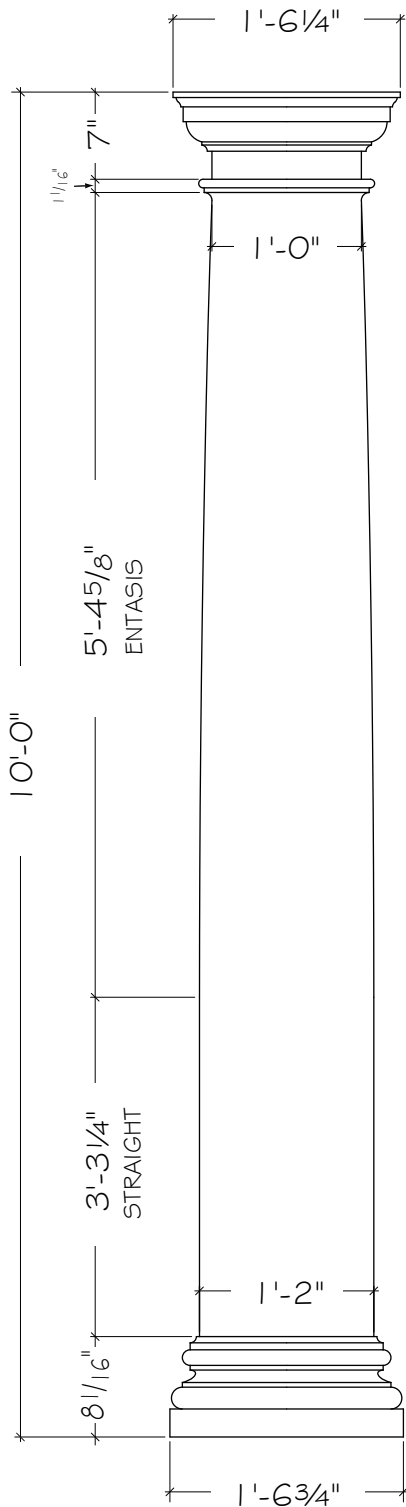

## EC-121B 14" DIA. DORIC COLUMN COVER W/ENTASIS