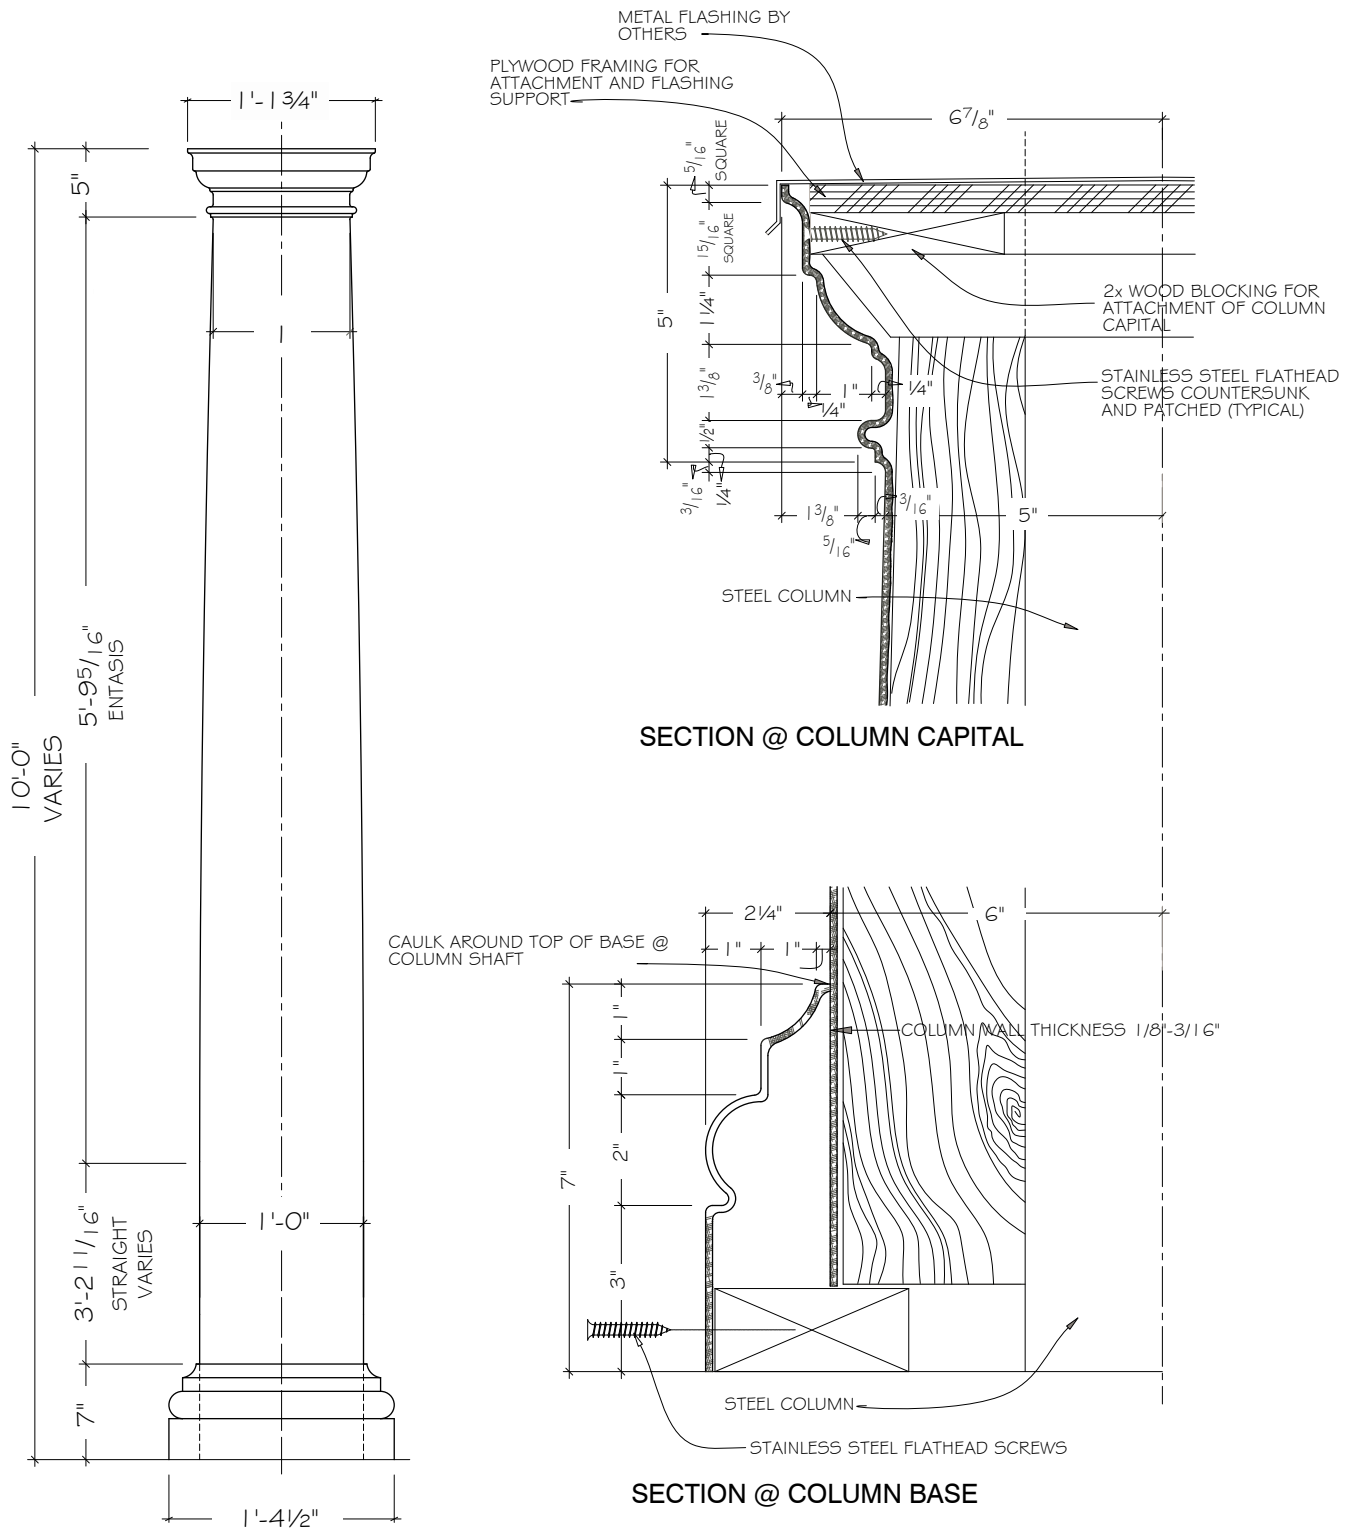

## EC-121C 12" DIA. TUSCAN COLUMN COVER W/ENTASIS