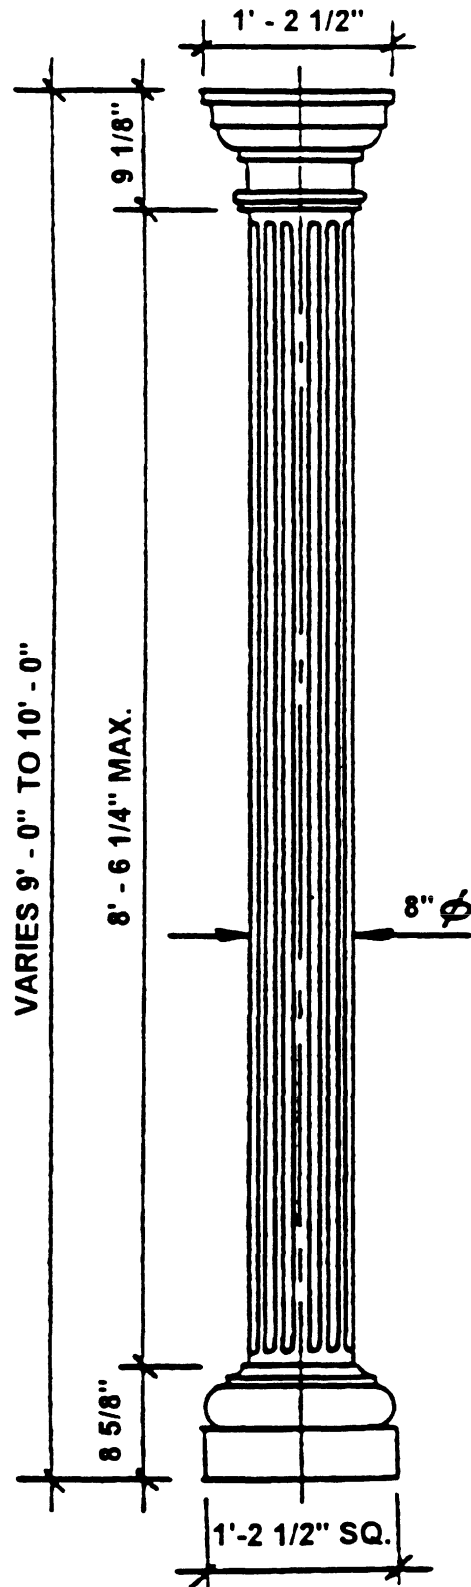

EDON fiberglass

<http://www.edon.com>

EC-140 8" DIA. FLUTED STRAIGHT SHAFT COLUMN