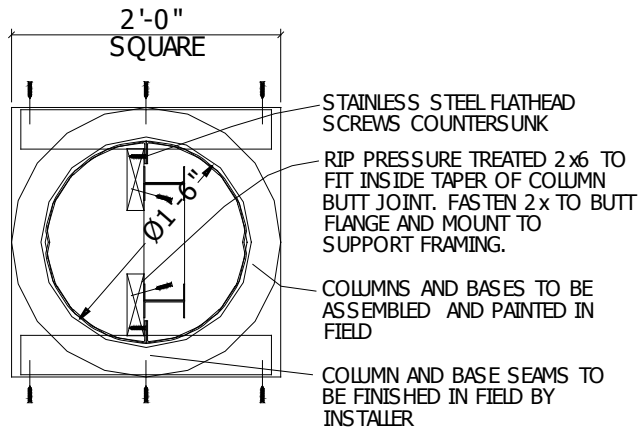

## EC-151 16" DIA. TUSCAN TAPERED SHAFT COLUMN COVER