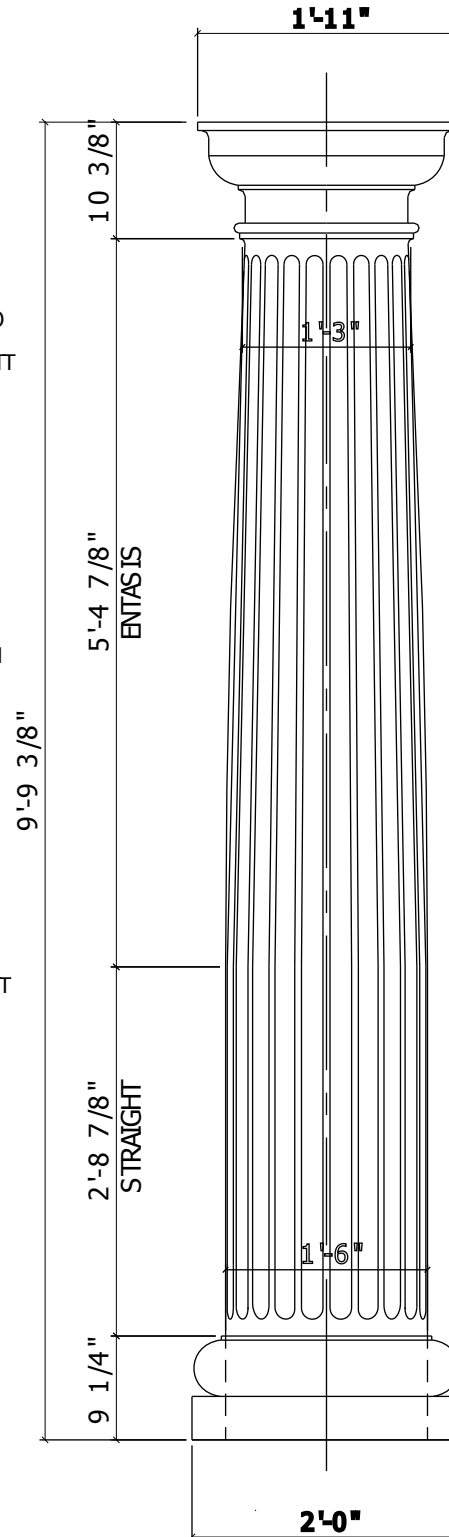

## EC-151 16" DIA. TUSCAN TAPERED SHAFT COLUMN COVER