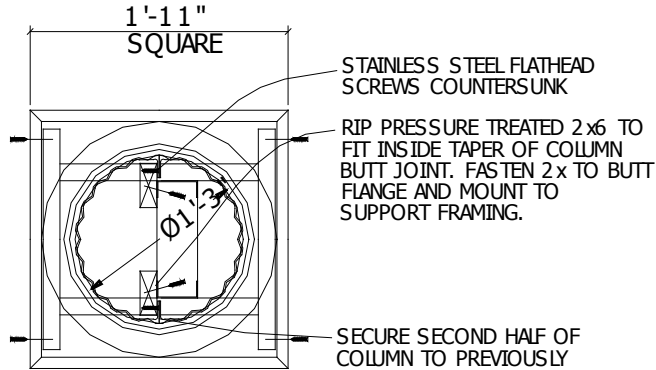

## EC-151 16" DIA. TUSCAN TAPERED SHAFT COLUMN COVER