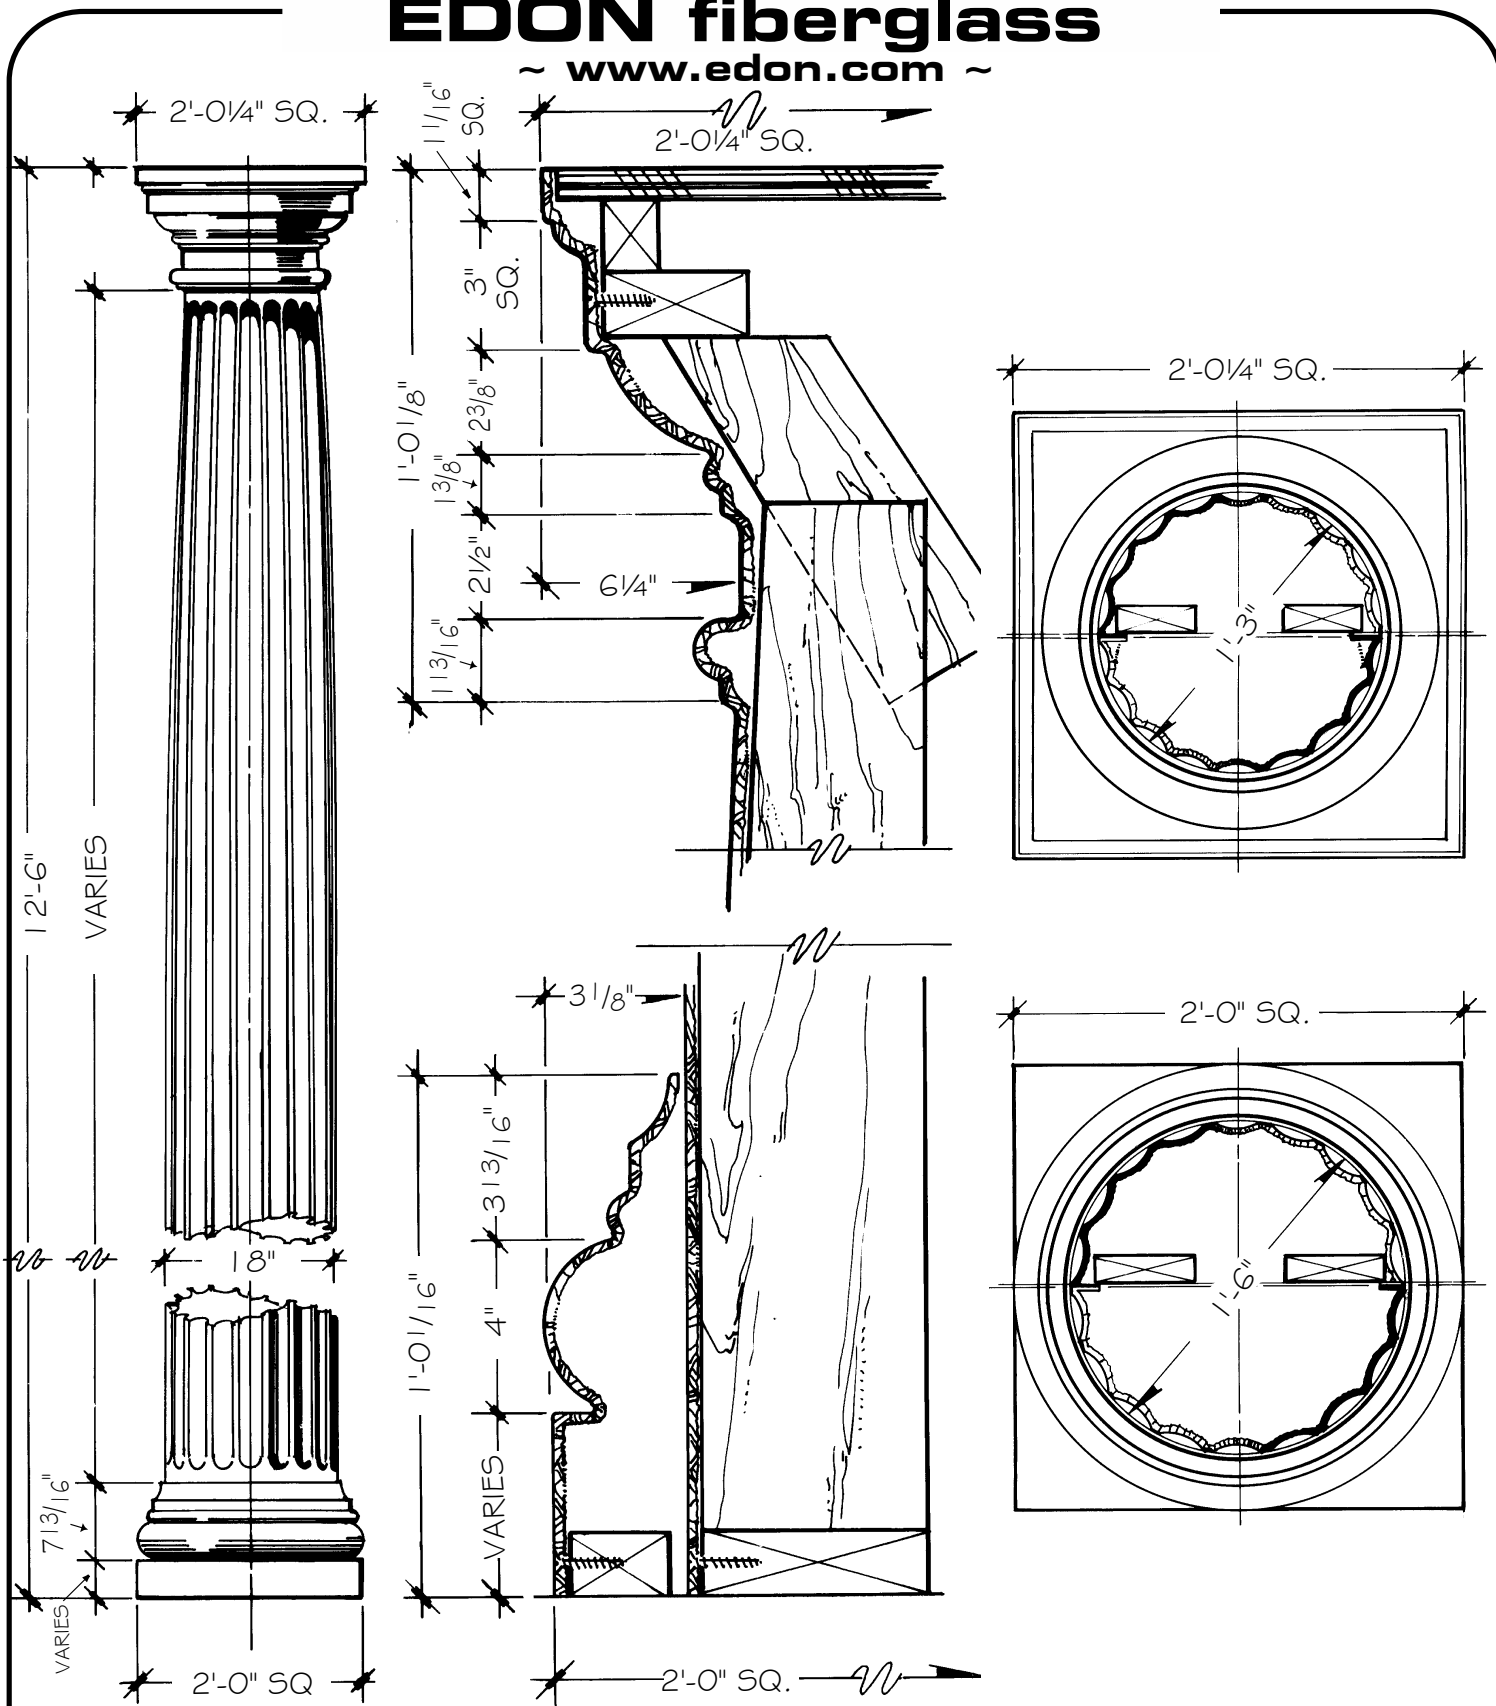

EDON fiberglass

~ www.edon.com ~

EC-160

DORIC ENTASIS FLUTED COLUMN COVER