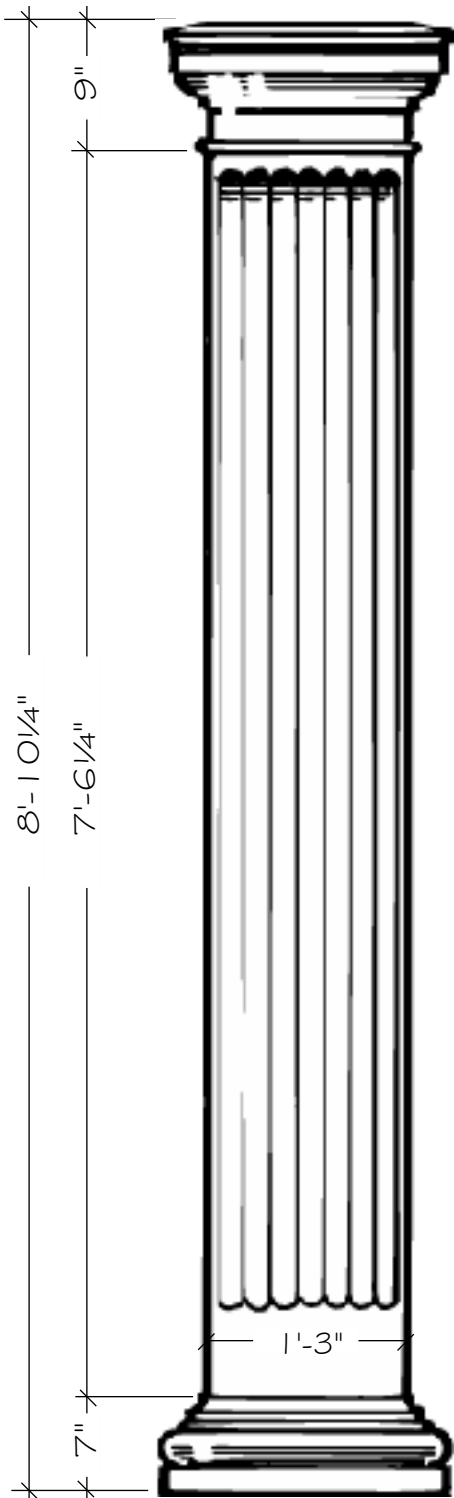

EDON fiberglass

~ www.edon.com ~

B CAPITAL FROM BELOW
3 SCALE: 3" = 1'-0"

EP-131 ORNAMENTAL FLUTED PILASTER